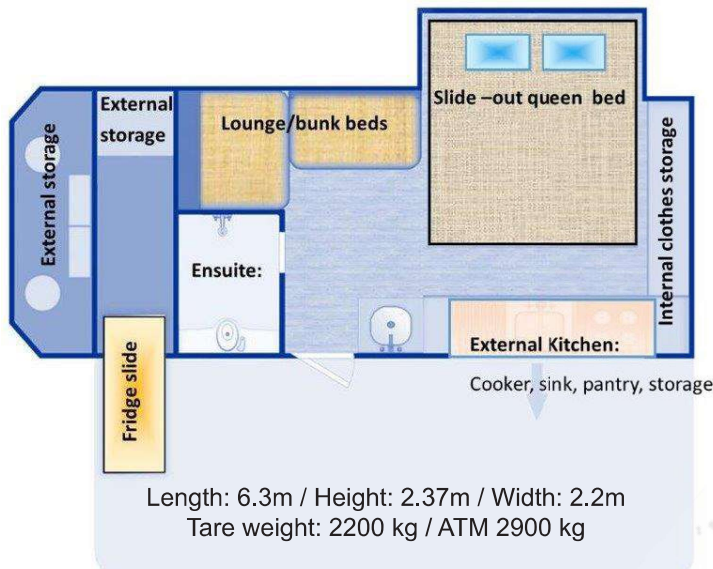

- Designed, and tested locally in Australia
- Built tough to suit the Australian environment
- Chassis RHS hot dipped galvanised
- Tough 2 pack automotive paint finish
- Electric lift pop-up roof
- Lightweight aluminium composite body
- Luxury built-in kitchen with Dometic gas cooker
- Dual spare wheels
- Under-bunk Reverse cycle air conditioner
- Trauma gas Hot water system
- Externally mounted shower
- Queen bed with double bunks, slide-out extension
- Internal ensuite shower/toilet
- Japanese wheel bearings
- 16" wheels with offroad tyres & 12 inch electric brakes
- 150L St/steel water tank, 110L St/steel grey water tank
- Heavy duty trailing arm independent coil suspension
- 200W solar panel supplying 3x100AH batteries with 2000W inverter
- McHitch 3.5T drop-on coupling
- Pull-out awning and fully enclosed annex
- 5 year structural warranty
- 3-month Registration (SA only)