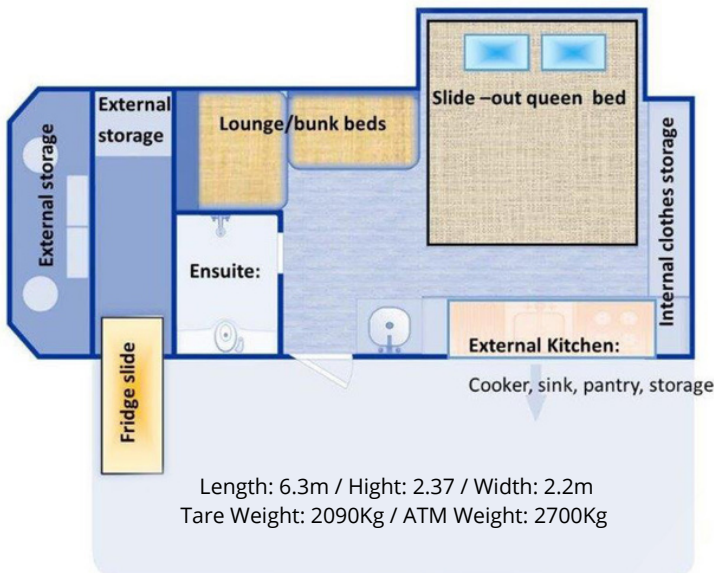

## 2022 HYBRID CARAVAN

The **ALL NEW TOUGH TRACK OUTBACK HYBRID** gives you the luxury comforts of a caravan with the agility of a camper trailer!

Feature packed with all the extras you need.

- Designed and tested locally in Australia
- Built tough to suit the Australian environment
- Chassis RHS hot dipped galvanised
- Tough 2 Pack automotive finish
- Electric lift pop-up roof with mechanical override
- Lightweight aluminium composite body
- Luxury built-in Thetfort gas cooker
- Dual spare wheels
- Under-bunk Reverse cycle air conditioner
- Truma gas/electric hot water system
- Externally mounted shower
- Queen bed with double bunks, slide-out extension
- Internal ensuite shower/toilet
- Japanese wheel bearings
- Genuine ARK XO750 jockey wheel
- 16" wheels with off-road tyres and 12" electric brakes
- 200L St/Steel water tank, 120L greywater tank
- Heavy duty trailing arm independent coil suspension
- 200W solar panel supplying **2x135AH LITHIUM** batteries with 2000W inverter
- McHitch 3.5T automatic horizontal off-road coupling
- Pull-out awning and fully enclosed annex
- Extensive internal storage, cupboards, and draws
- FREE 12 Month registration (SA only)