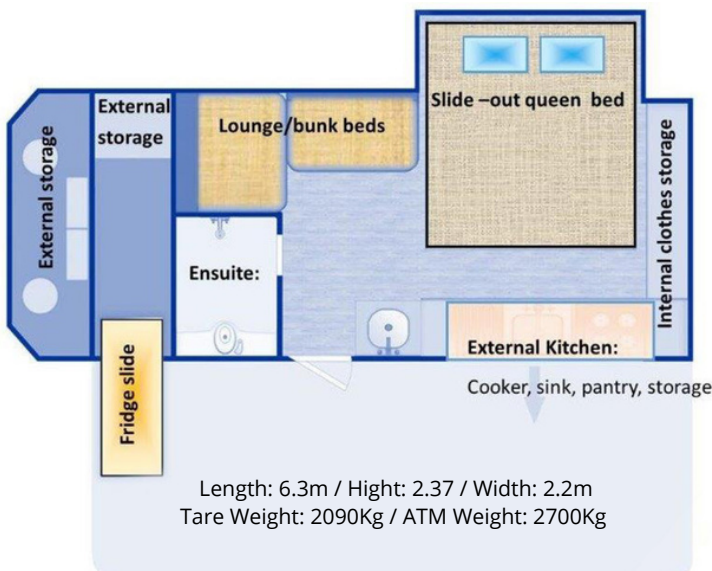

- Designed and tested locally in Australia
- Built tough to suit the Australian environment
- Chassis RHS hot dipped galvanised
- Tough 2 Pack automotive finish
- Electric lift pop-up roof with mechanical override
- Lightweight aluminium composite body
- Luxury built-in Thetford gas cooker
- Dual spare wheels
- Under-bunk Reverse cycle air conditioner
- Truma gas/electric hot water system
- Externally mounted shower
- Queen-width bed in slide-out extension with lounge/bunk
- Internal ensuite shower/toilet
- Slide-out stainless steel bench with built-in cutlery draw
- Japanese wheel bearings
- 16" wheels with off-road tyres and 12" electric brakes
- 200L St/Steel water tank, 120L greywater tank
- Heavy duty trailing arm independent coil suspension
- 200W solar panel supplying **2x135AH LITHIUM** batteries with 2000W inverter
- Cruisemaster DO35 Off-road 3.5T hitch
- Genuine ARK XO750 jockey wheel
- Pull-out awning and fully enclosed annex
- Extensive internal storage, cupboards, and draws
- 12 Month warranty
- FREE 12 months rego (SA & Vic only)
- *Prices exclude fridge, a quote can be provided on request