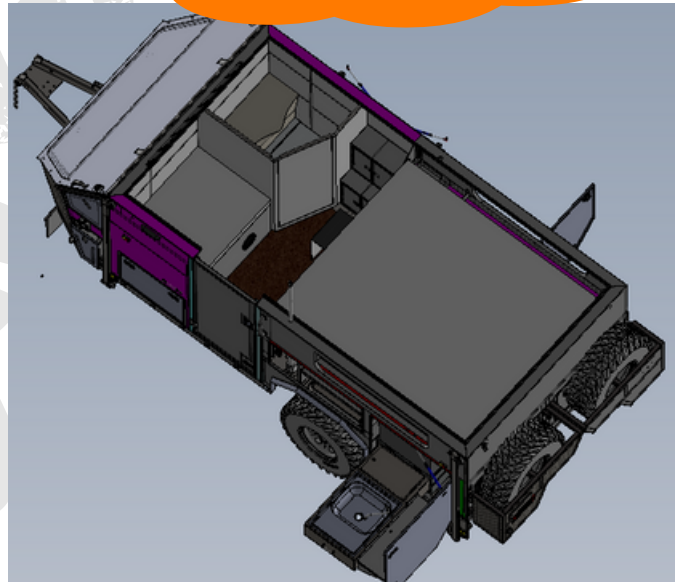

*Price excludes fridge, a quote can be provided on request

From: **$45,499**

Includes 12-months SA or Vic Rego!